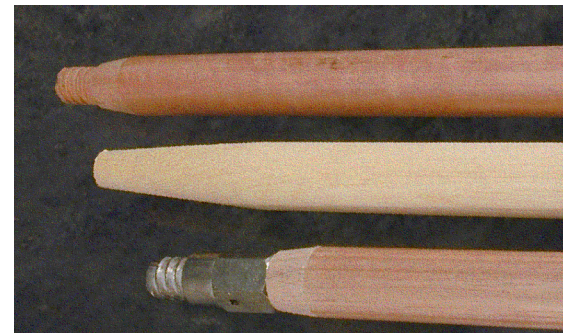

braunbrush

BRUSHES

www.brush.com

& accessories for the **Window Cleaning Industry**

A12 Window Wash Brush

The ultimate window wash brush bar none. Hand set pure boar hair in a mahogany block. Epoxy setting makes it last and last in soap and water. Unlike other hard woods, the mahogany block will not split or crack after repeated use in water. Flat back, no handle hole. Brush is 12" long, see below for bristle length.

A12A	4" black bristle	\$78.00
A12B	3.5" black bristle	\$72.00
A12D	2.75" white bristle	\$65.00

W12 Window Wash Brush with Handle Hole

Back to the original way windows were washed. This brush, made of pure boar hair, is perfect for gently cleaning your windows. The mahogany block is as functional as it is beautiful. Like the A12 model, the mahogany block will stand up to years of use in and around water, but also has two handle holes that accept a standard threaded handle. Can be used with our model D handle (not included).

W8B	3" bristle	\$50.50
-----	------------	---------

catalog #W1108

• manufacturing brushes since 1875

1-800-645-4111 •

window wash BRUSHES

701B Poly Block Window Wash Brush

Natural Boar Hair is safe for even the finest finishes. Brush face measures 3" x 10", 3" long fiber. The brush is epoxy set to withstand years of soaking without splitting, cracking or warping. Solid polypropylene block with two handle holes (one threaded, the other tapered). Can be used with our models B, C, or D handles (not included)

701B 3.5" bristle \$46.80

Handles

Model B Threaded laquer finish. 60" X 1.125"
B \$5.90

Model C Tapered sanded finish. 60" X 1.125"
C \$6.20

Model D Laquered metal thread. 60" X 1.125"
D \$6.80

braunbrush

since 1875