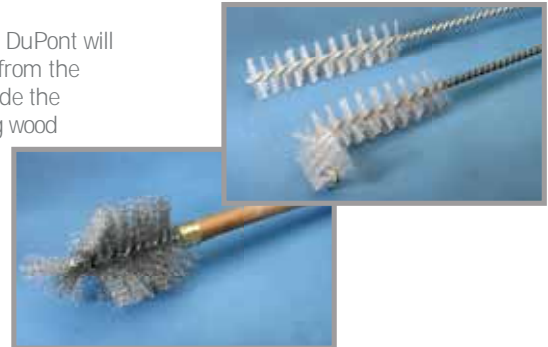

stainless steel fryer brush

Item #	Length	Diameter	Price
543	20"	5"	$45.00